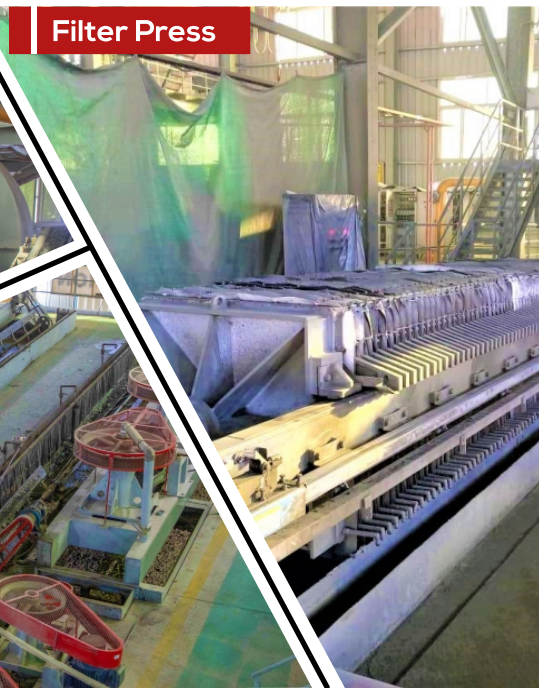

ISO Certified

9001:2015

14001:2015

45001:2018

Muhammad Khel Copper Mining Ptoject (MKCMP)

MKCMP is a signature project of MEDO located in North Waziristan District KPK. It is the second largest Copper Mining project of Pakistan. Operational since 2019, it compromises of an open pit mine and 1,500 tons per day Copper Beneficiation Plant. MKCMP achieved all facets of mining value chain through Pakistani HR with employment of 65% locals. Inced this project is a game changer for the local community and an icon of self-reliance and success for the mineral sector of Pakistan.

Ball Mill

Filter Press

PLC Room

Flotation Cell

Chemical Lab