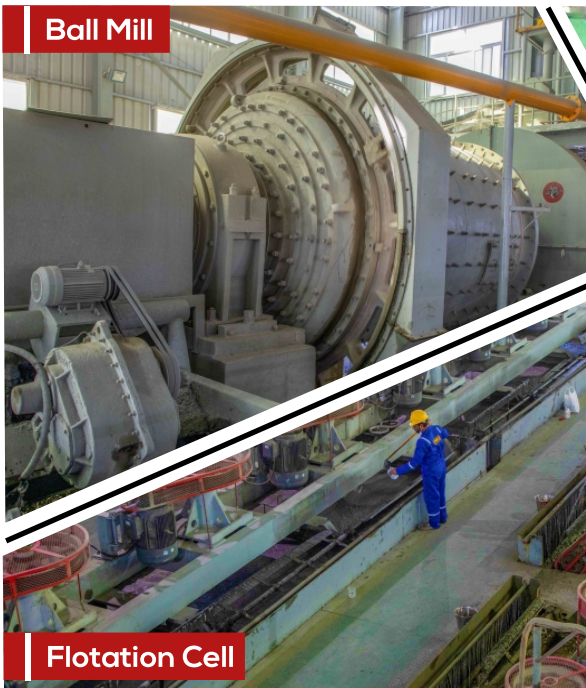

ISO Certified

9001:2015

14001:2015

45001:2018

Muhammad Khel Copper Mining Ptoject (MKCMP)

MKCMP is a signature project of MEDO located in North Waziristan District KPK. It is the second largest Copper Mining project of Pakistan. Operational since 2019, it compromises of an open pit mine and 1,500 tons per day Copper Beneficiation Plant. MKCMP achieved all facets of mining value chain through Pakistani HR with employment of 65% locals. Inced this project is a game changer for the local community and an icon of self-reliance and success for the mineral sector of Pakistan.

Ball Mill

Filter Press

PLC Room

Flotation Cell

Chemical Lab